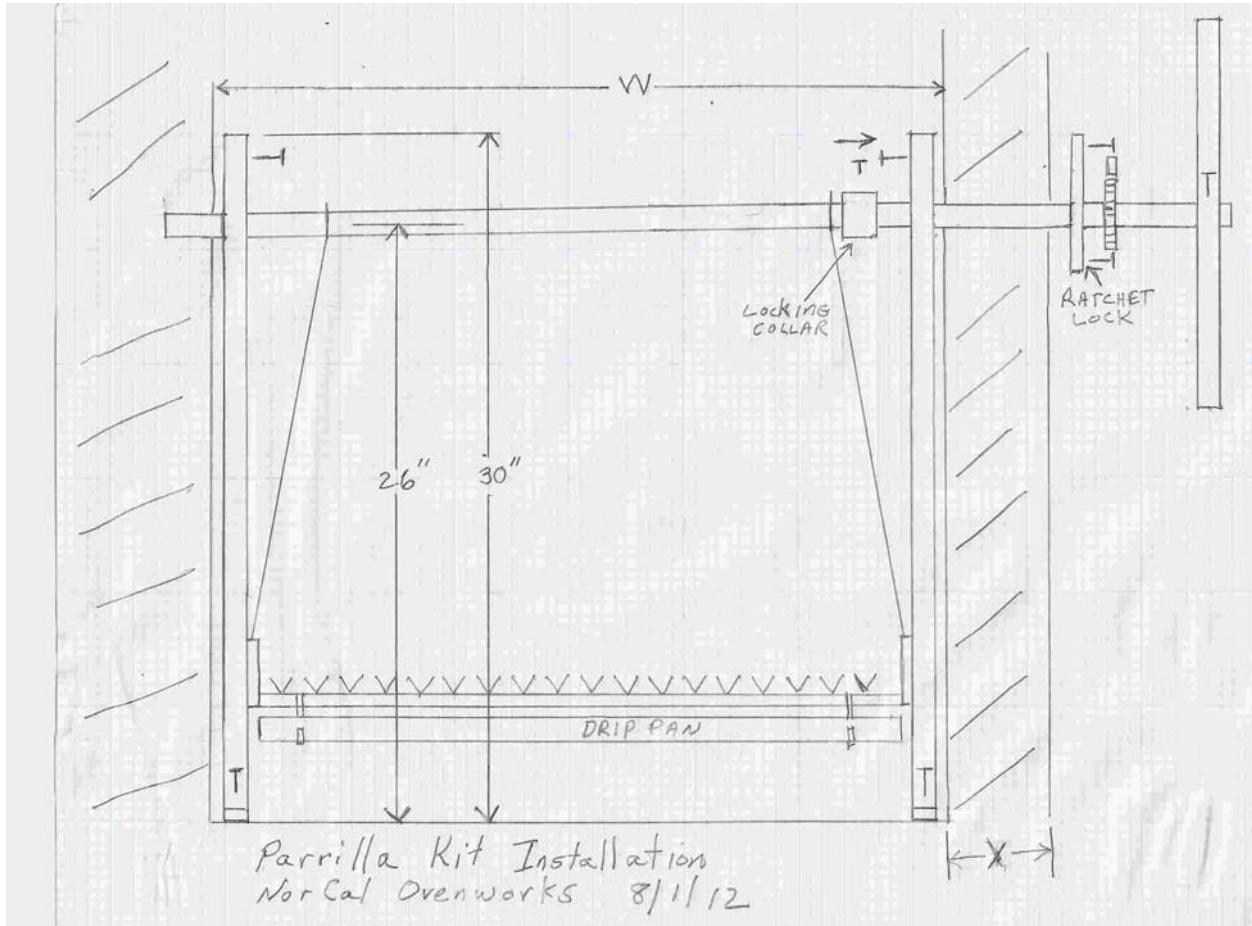

Argentine Grill Kit for Fireplace

Argentine Grill Kit for Fireplace

The drawing, above, shows an Argentine Grill Kit for a Fireplace where a brasero is not used. Where a left wall is not used, for instance, when a brasero used and a half wall between the brasero section and the grill section is not used, add a top crossbar to increase grill stability.