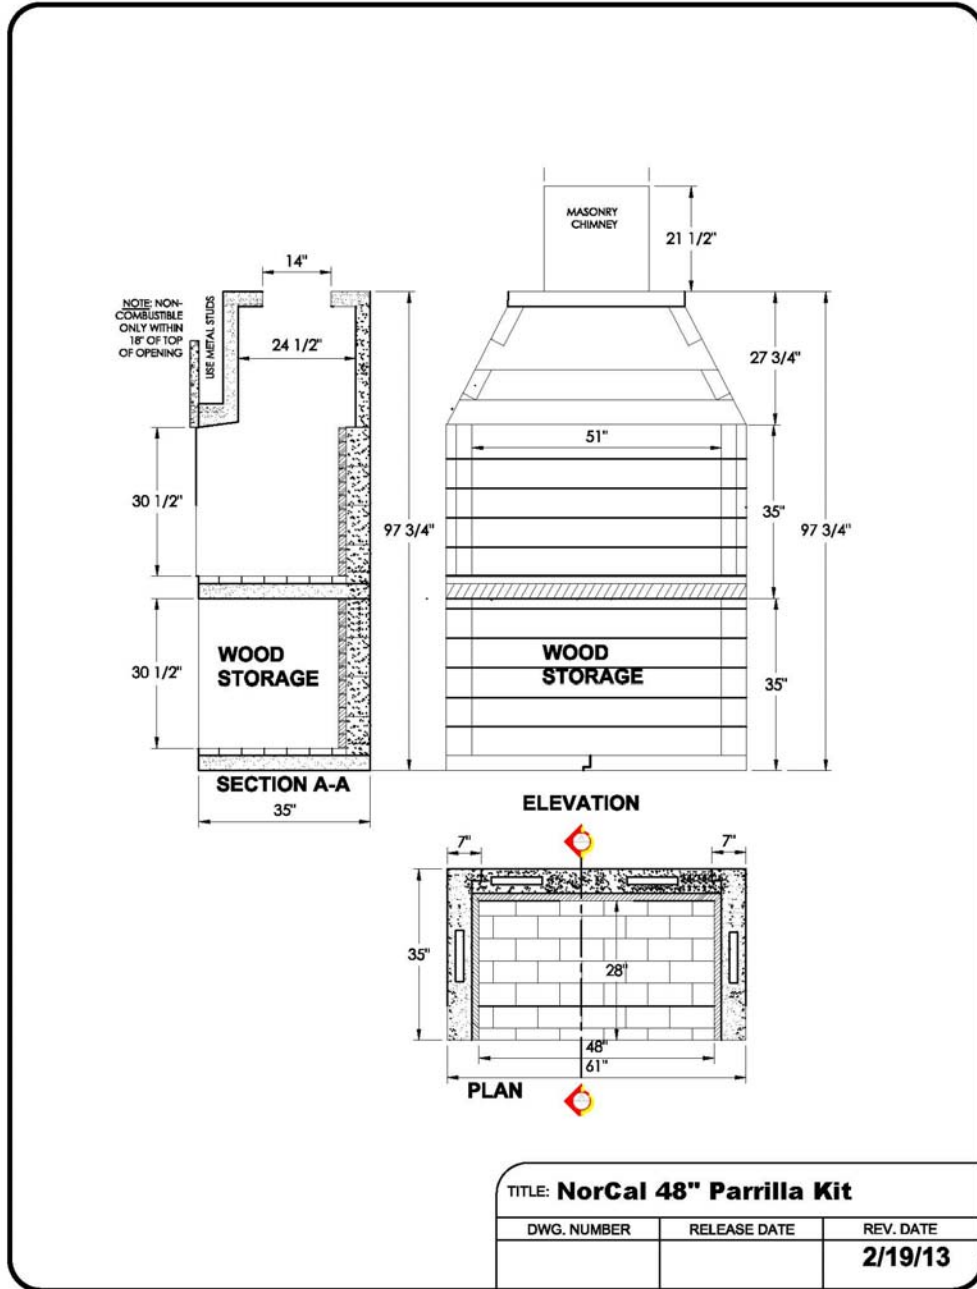

Fireplace for Argentine Grill Kits

Fireplace Kit for an Argentine Grill Kit

We sell complete fireplace kits, with a lifetime warranty in 36X28, 48X28, and 60X28 sizes.